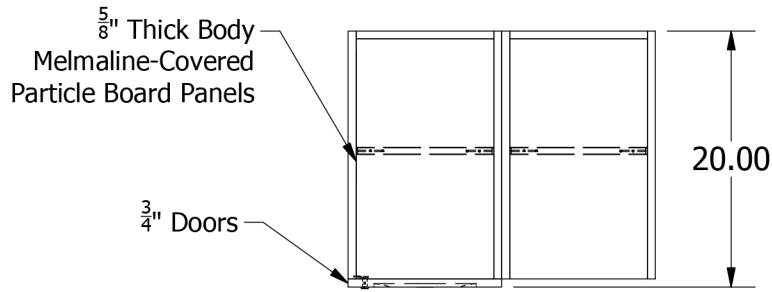

2

1

72" High 2 Tier Jorgenson Wood Veneer Locker

B

B

A

A

Allow 1/16" growth per frame