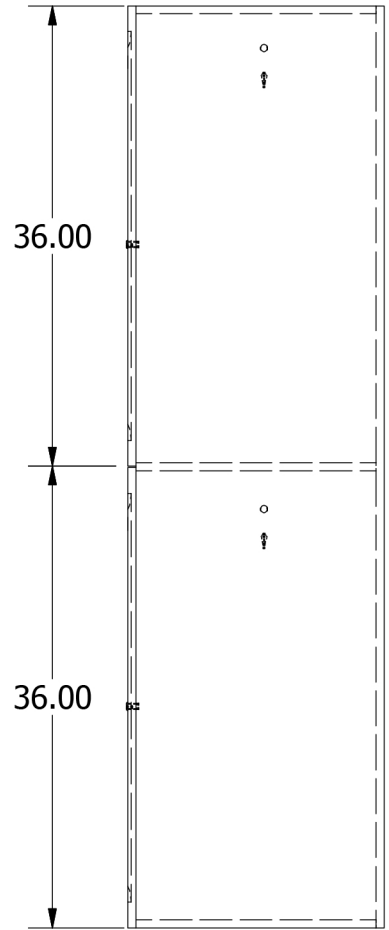

2

1

72" High 2 Tier Jorgenson Wood Veneer Locker

B

B

A

A

Allow 1/16" growth per frame