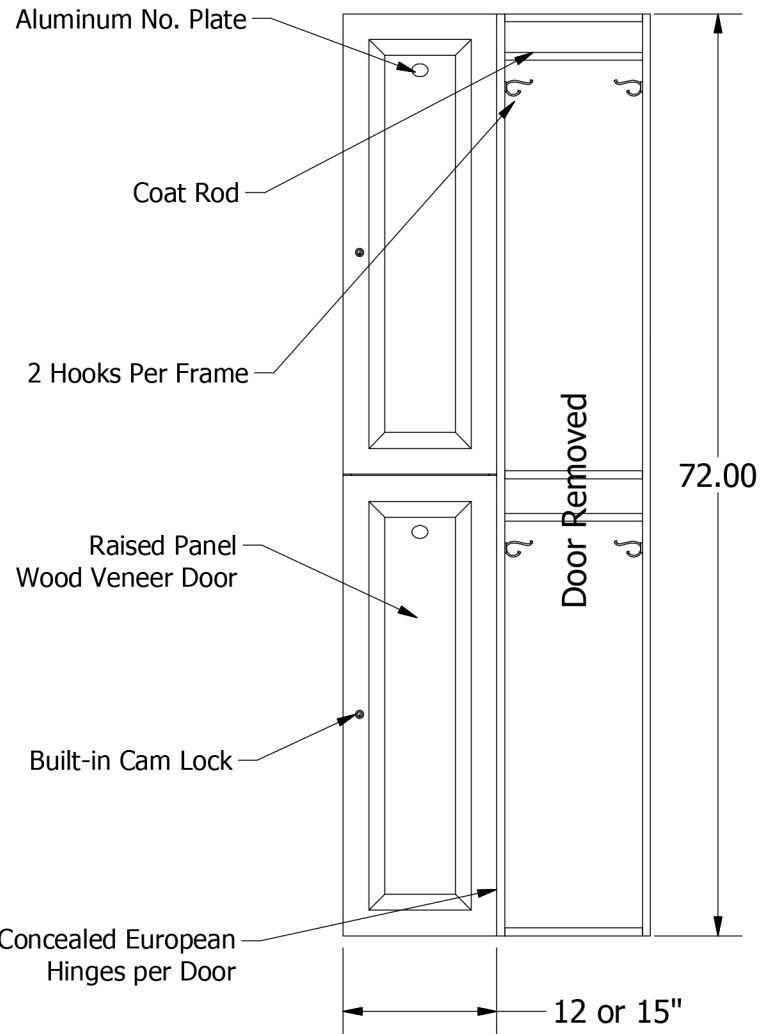

2

1

72" High 2 Tier Jorgenson Wood Veneer Locker

B

B

A

A

Allow 1/16" growth per frame